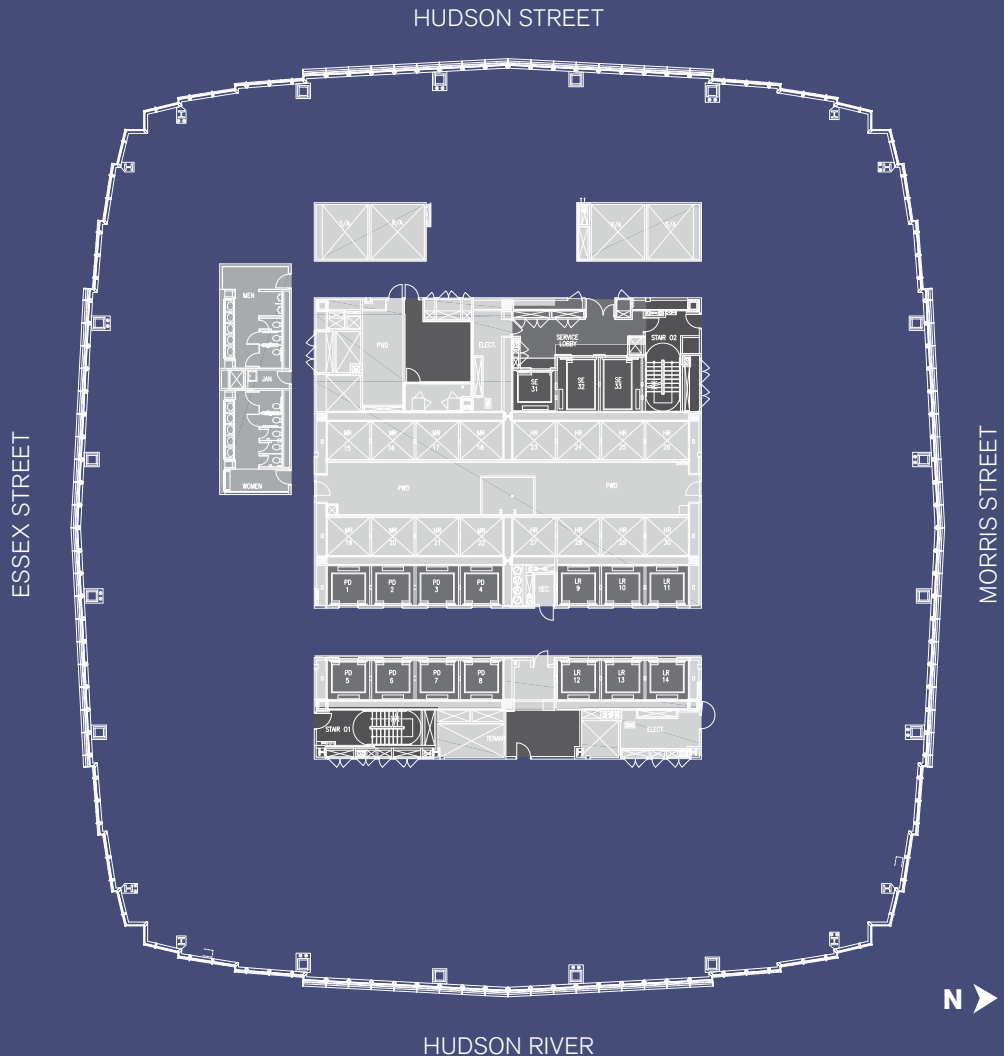

30

HUDSON STREET
JERSEY CITY

10TH FLOOR
CORE + SHELL

36,645 RSF

Hope G. Brodsky
hbrodsky@ngkf.com
201.460.5110

Harrison Russell
hrussell@ngkf.com
201.504.5171

Hal Stein
hstein@ngkf.com
212.233.8185

Neil J. Goldmacher
ngoldmacher@ngkf.com
212.372.2153