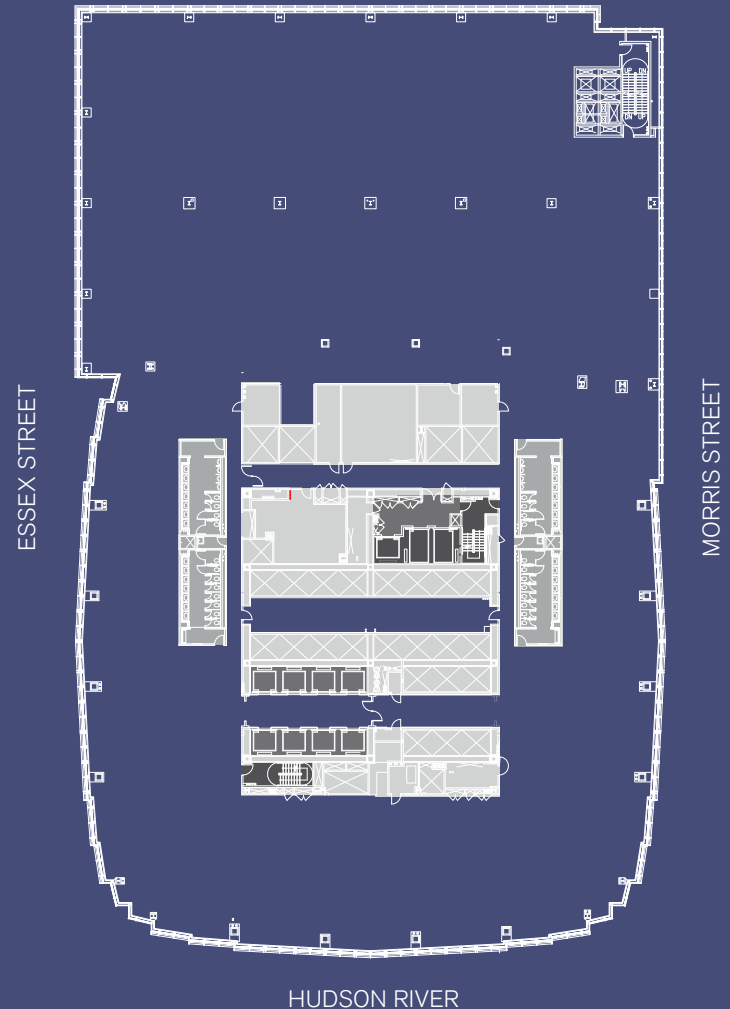

30

HUDSON STREET
JERSEY CITY

6TH FLOOR
CORE + SHELL

63,926 RSF

Hope G. Brodsky
hbrodsky@ngkf.com
201.460.5110

Harrison Russell
hrussell@ngkf.com
201.504.5171

Hal Stein
hstein@ngkf.com
212.233.8185

Neil J. Goldmacher
ngoldmacher@ngkf.com
212.372.2153