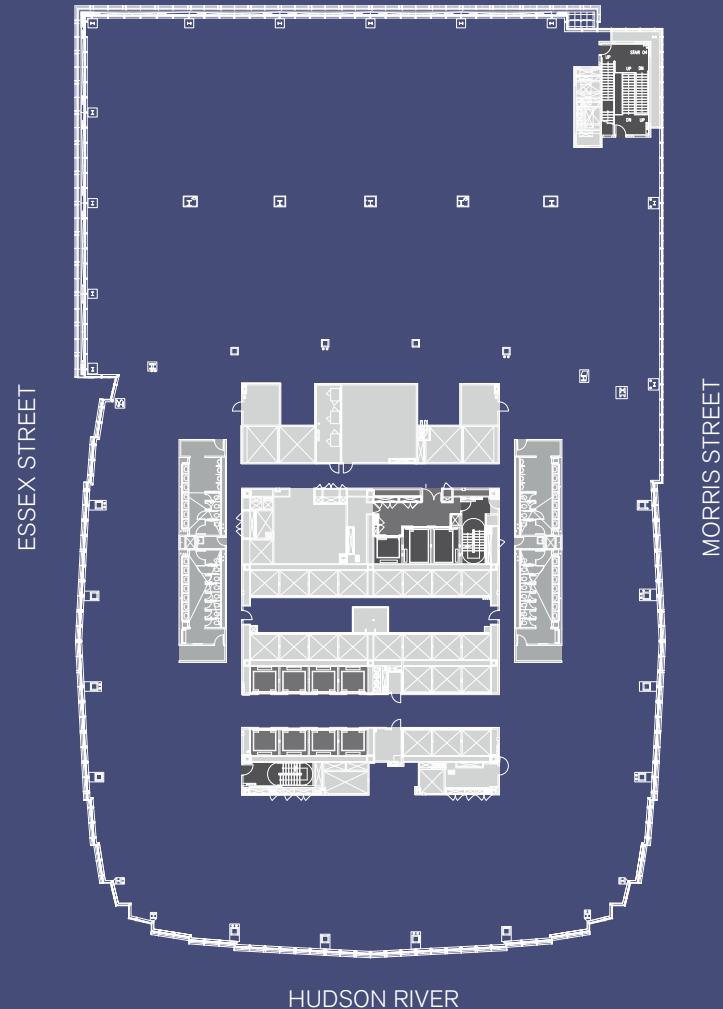

30

HUDSON STREET
JERSEY CITY

7TH FLOOR
CORE + SHELL

63,003 RSF

Hope G. Brodsky
hbrodsky@ngkf.com
201.460.5110

Harrison Russell
hrussell@ngkf.com
201.504.5171

Hal Stein
hstein@ngkf.com
212.233.8185

Neil J. Goldmacher
ngoldmacher@ngkf.com
212.372.2153