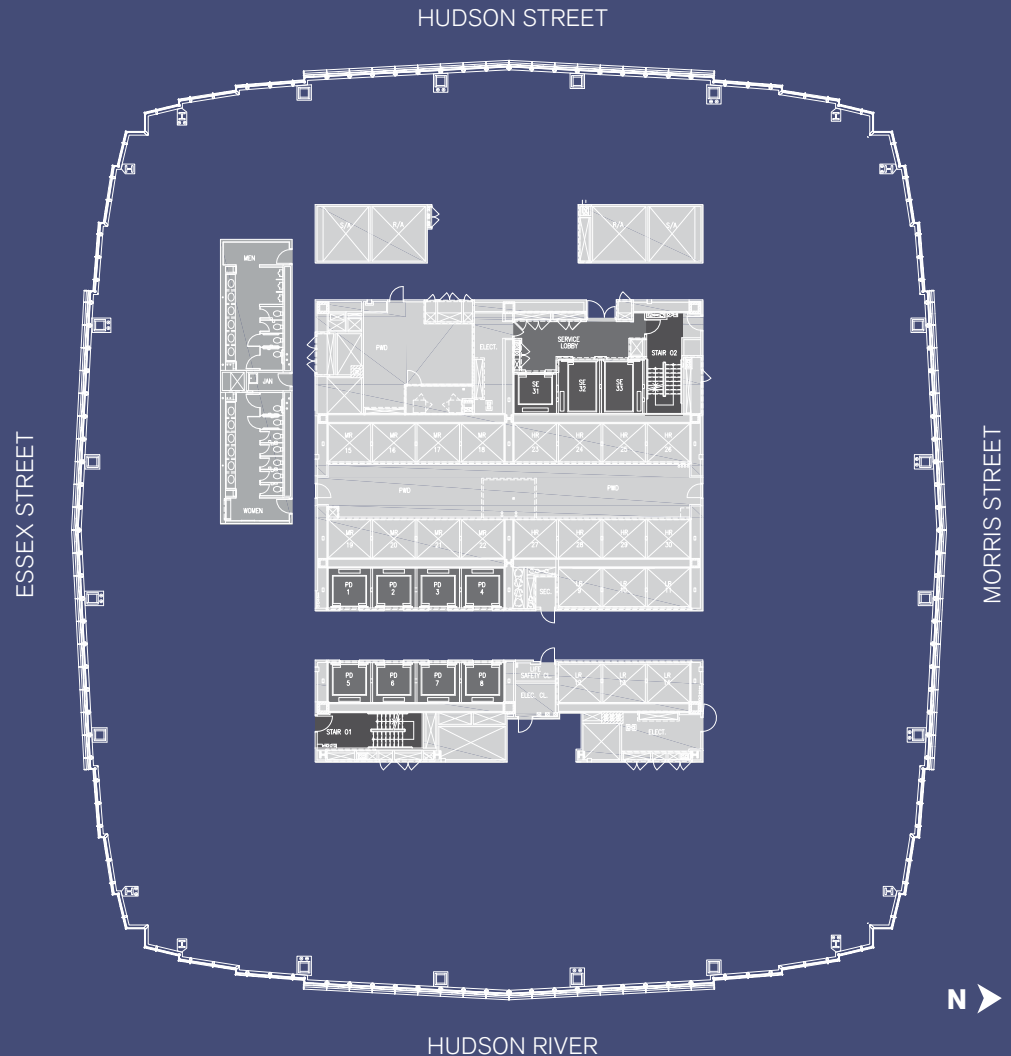

30

HUDSON STREET
JERSEY CITY

9TH FLOOR
CORE + SHELL

36,674 RSF

Hope G. Brodsky
hbrodsky@ngkf.com
201.460.5110

Harrison Russell
hrussell@ngkf.com
201.504.5171

Hal Stein
hstein@ngkf.com
212.233.8185

Neil J. Goldmacher
ngoldmacher@ngkf.com
212.372.2153