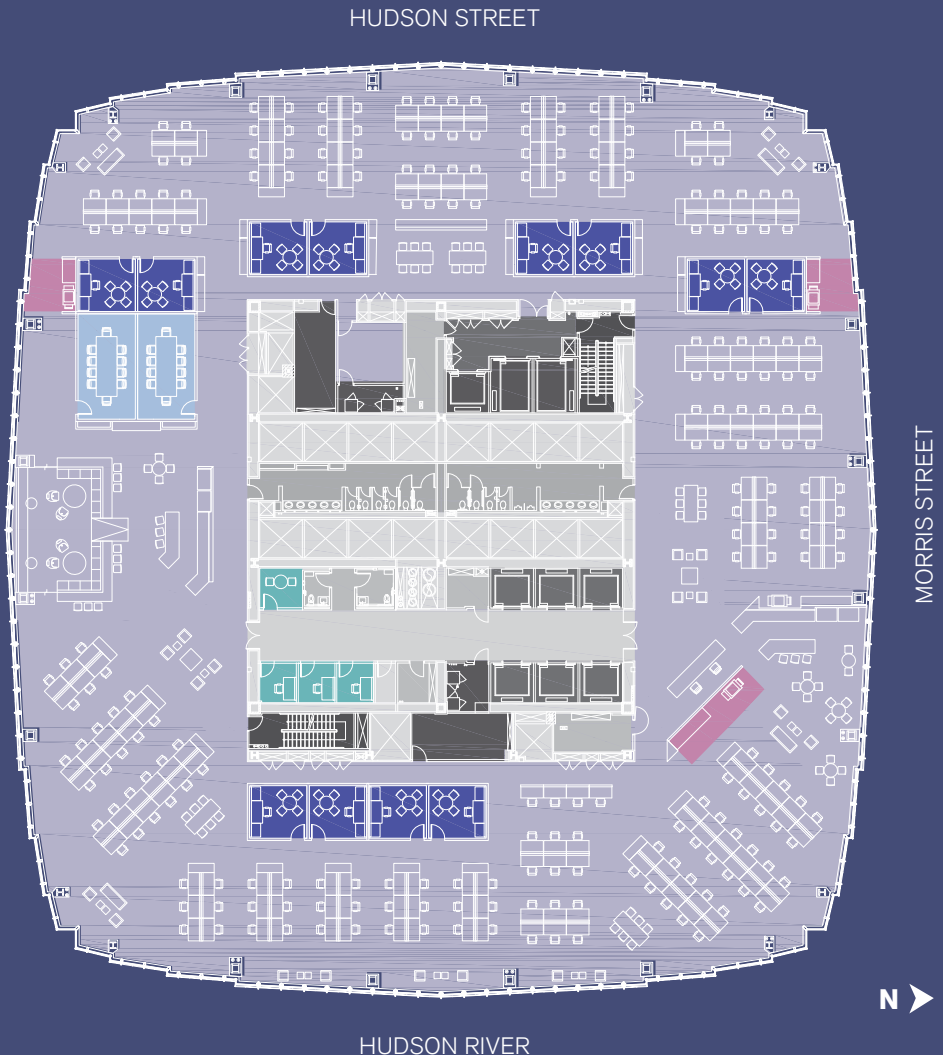

30

HUDSON STREET
JERSEY CITY

10TH FLOOR
TECH/CREATIVE TEST FIT

36,645 RSF

■ INTERIOR OFFICES	12
■ WORKSTATIONS	222
<hr/>	
TOTAL CAPACITY	234
<hr/>	
■ CONFERENCE ROOMS	2
■ BREAKOUT ROOMS	4
■ COPY ROOMS	3

Hope G. Brodsky
hbrodsky@ngkf.com
201.460.5110