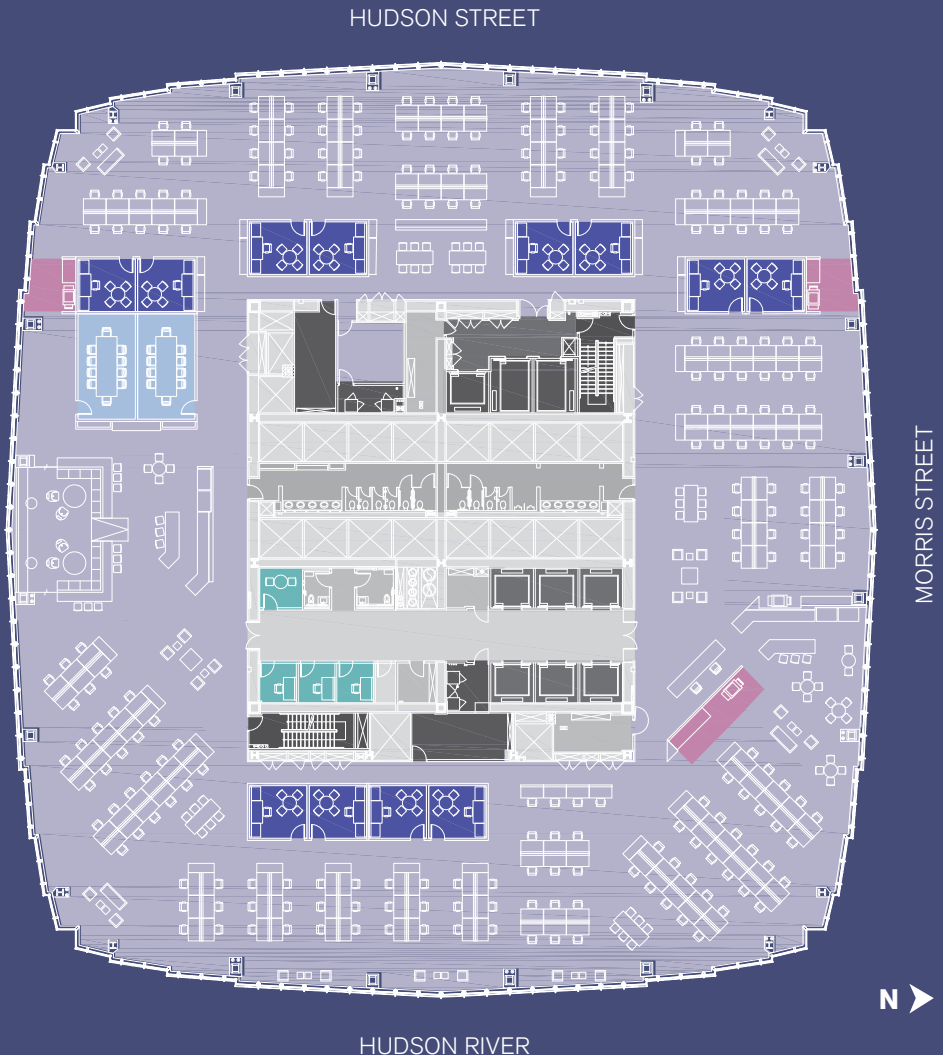

30

HUDSON STREET
JERSEY CITY

9TH FLOOR
TECH/CREATIVE TEST FIT

36,674 RSF

■ INTERIOR OFFICES	12
■ WORKSTATIONS	222
<hr/>	
TOTAL CAPACITY	234
■ CONFERENCE ROOMS	2
■ BREAKOUT ROOMS	4
■ COPY ROOMS	3

Hope G. Brodsky
hbrodsky@ngkf.com
201.460.5110