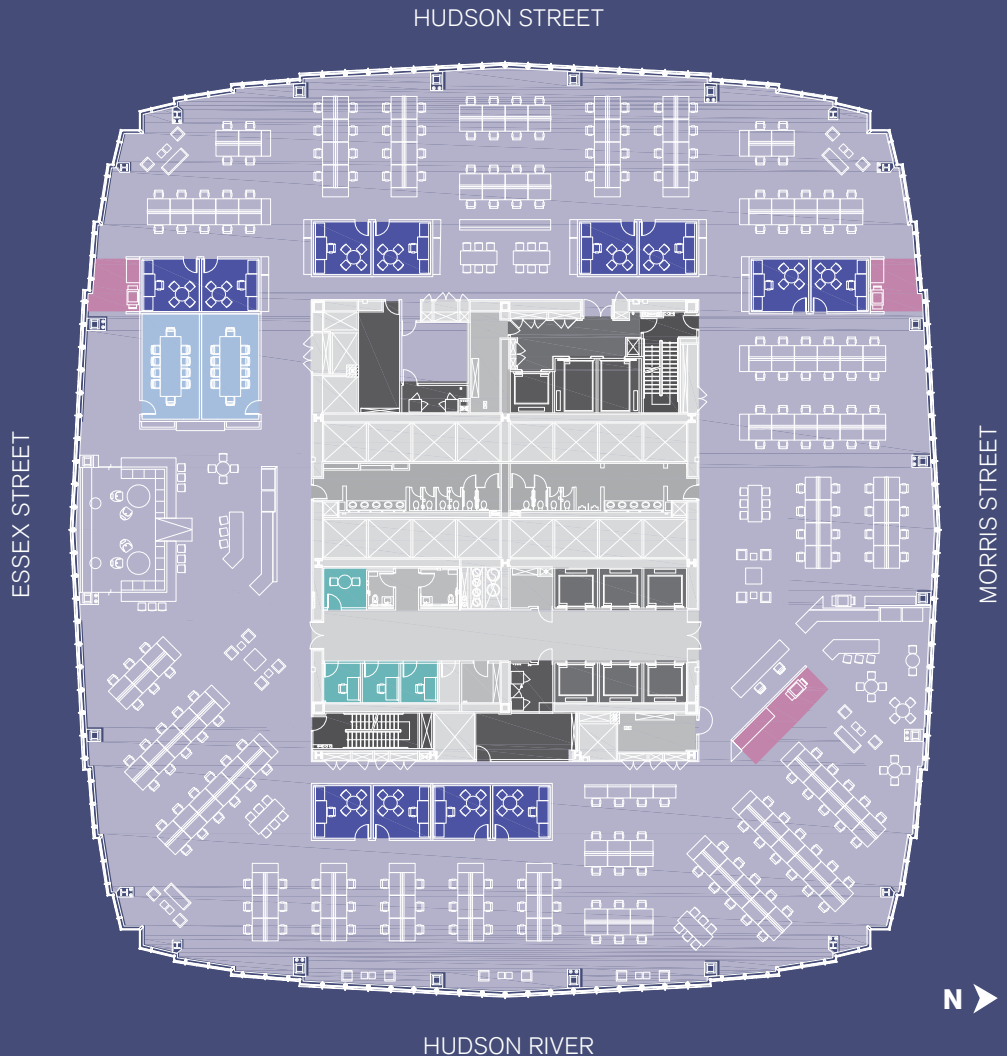

30

HUDSON STREET
JERSEY CITY

TECH/CREATIVE TEST FIT

+/- 38,250 RSF

	INTERIOR OFFICES	12
	WORKSTATIONS	222
TOTAL CAPACITY		234
<hr/>		
	CONFERENCE ROOMS	2
	BREAKOUT ROOMS	4
	COPY ROOMS	3

Hope G. Brodsky
hbrodsky@ngkf.com
201.460.5110